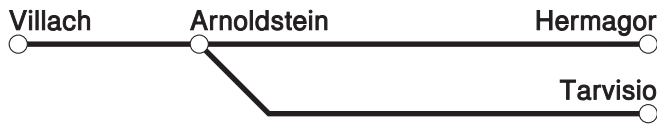

Beschränkter Platz für Fahrräder. Gruppen mit Fahrrädern Anmeldung beim **OBB** Kund:innenservice 05-1717

SB Zustieg im Nahverkehr (REX, R, S-Bahn) nur mit gültigem Ticket, ausgenommen in Stationen ohne Möglichkeit zum Ticketkauf.

	ab	20 24	23 03	20 05	22 45	23 36	23 59	0 34	1 11	21 24	0 03	0 59	1 27
Wien Hbf	ab	20 24	23 03	20 05	22 45	23 36	23 59	0 34	1 11	21 24	0 03	0 59	1 27
Graz Hbf													
Klagenfurt Hbf													
Villach Hbf	an	0 28	0 04	23 59	0 34	1 11	2 10	0 34	1 11	21 24	0 03	0 59	1 27
OBB		4839	4939	40233	295	4841	4941	4841	4941	4841	4941	4841	4941
zusätzliche Hinweise		2.	2.	2.	2.	2.	2.	2.	2.	2.	2.	2.	2.
		🚲	🚲	🚲	🚲	🚲	🚲	🚲	🚲	🚲	🚲	🚲	🚲
von				Wien Hbf	München Hbf								
Villach Hbf	ab	0 48	0 52	1 01	1 01	1 48	1 52	1 48	1 52	1 48	1 52	1 56	1 59
Villach Westbahnhof		0 52	0 56										
Villach Warmbad		0 55	0 59										
Fürnitz		1 00											
Neuhaus a. d. Gail		1 03											
Pöckau		1 06											
Arnoldstein	an	1 10											
Arnoldstein	ab												
Thörl-Maglern													
Tarvisio Boscoverde	an			1 25	1 25								
Arnoldstein	ab	1 11											
Nötsch		1 21											
Emmersdorf im Gailtal		1 26											
St. Stefan-Vorderberg		1 32											
Görtschach-Förlach		1 37											
Pressegger See		1 42											
Vellach-Khünburg		1 45											
Hermagor	an	1 48											
nach			Ledenitzen	Roma Tiburtina	Roma Tiburtina					Ledenitzen			

① nur 27.12.-1.11.; auch 28.12.; 1.,4.1.; 8.,15.2.; 29.3.; 5.4.; 1.5.-3.5.; 14.,17.,24.5.; 4.7.,14.,21.,28.6.; 5.,12.,19.,26.7.; 28.7.-2.8.; 9.,16.,23.,30.8.; 6.,13.9.; 25.10.; 1.11.; nicht 10.1.-31.1.; 21.2.-21.3.; 11.4.-25.4.; 9.,30.5.; 19.9.-17.10.

② nur 27.12.-1.11.; auch 1.1.; 1.,14.5.; 4.6.; 28.7.-31.7.; nicht 10.1.-1.2.; 21.2.-22.3.; 11.4.-26.4.; 9.,10.,30.,31.5.; 19.9.-18.10.

③ nur 28.12.-2.11.; auch 2.1.; 2.,15.5.; 5.6.; 29.7.-1.8.; nicht 11.1.-2.2.; 22.2.-23.3.; 12.4.-27.4.; 10.,11.,31.5.; 1.6.; 20.9.-19.10.